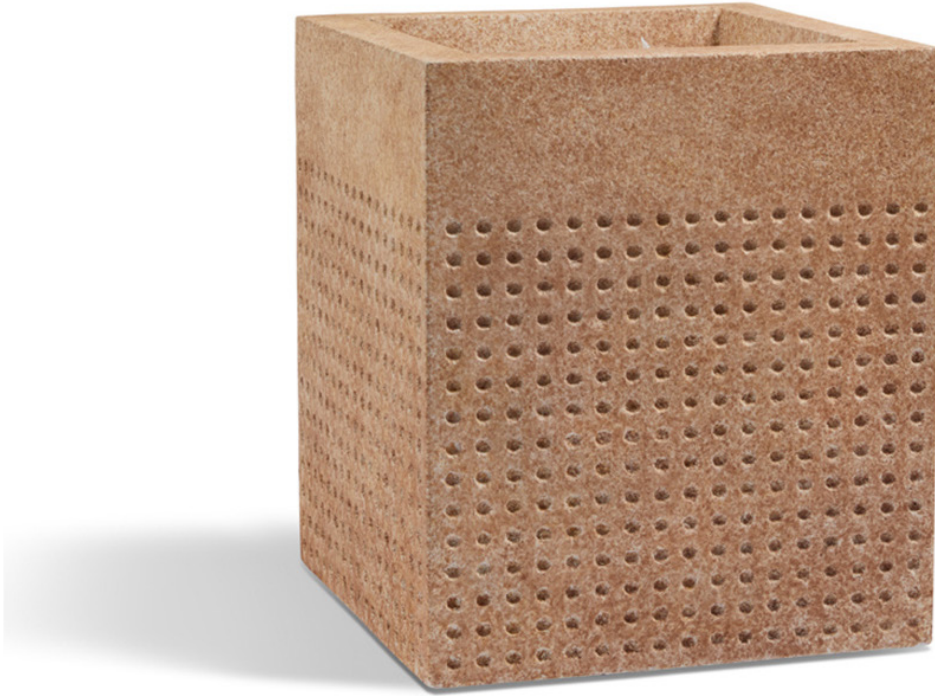

STONE YARD, INC.

FOSSETTA SQUARE PLANTER

Finish: Fossil

SKU	DIMENSIONS
P37-SQ1820	18"SQ X 20"H